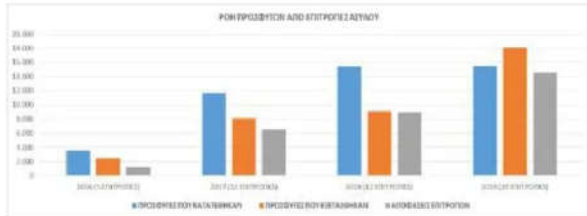

31,669 applicants are residing in the mainland, with a total capacity of 33,860 beds.

III. Pending and flow of asylum applications

As of 01.01.2020, there were 87,461 pending asylum applications, out of which decisions were pending for 16,065, interviews were scheduled for 68,410 and interviews for 2,986 had not yet been scheduled.

Against these pending issues, in the first 2 weeks of 2020:

- 1,366 new entries were made
- 1,355 requests were considered
- 116 decisions were issued and served, out of which 97 were positive and 19 negative

IV. Appeals

On 01.01.2020, 14,677 appeals were pending before the Appeals Authority. On average in 2019, 1,509 appeals were discussed and 1,211 decisions were issued by 20 committees. The annual course of the appeals is shown in the following chart:

V. Returns

In January 2020, there were made five return operations to Turkey from the islands (4 by sea and 1 by air) and a total of 85 people have returned (54 deportations, 31 voluntary returns via IOM), compared to 46 in January 2018 (12 & 34 respectively) and 391 for 2019 in total (112 & 279 respectively).

Share this document

LOCAL ROAD CLEARING OPERATION AND...
Josephine Templa-Jamolod
No ratings yet

Document • 114 pages
Clup (marikina)
Jiane Naval
👍50% (2)

Document • 4 pages
Proposed Dasmariñas New City Hall
Gideon Huliganga
No ratings yet

Document • 25 pages
MoMa Report December 2020
Hellenic Ministry of Migration...
No ratings yet

Document • 22 pages
Chapter I III
Judy Lafradez Llagas
No ratings yet

Document • 50 pages
Region 12
Jibreen Taug
No ratings yet

Document • 5 pages
Popcen 2015 Special Release_Minalabac
Aaron Santos
No ratings yet

Document • 13 pages
KHF DEC-JAN
lloydmarkagris143
No ratings yet

Document • 57 pages
Route Plan 2
Planning and Development
No ratings yet

Document • 52 pages
KLA Issuance of Title Book
hill
No ratings yet

Document • 2 pages
ROF (Land-based and Sea-based) Report No.348
thecuteal
No ratings yet

Document • 32 pages
Quantity wise Chalinx Vendor Outstanding.xlsx
laxwinfer Sshal