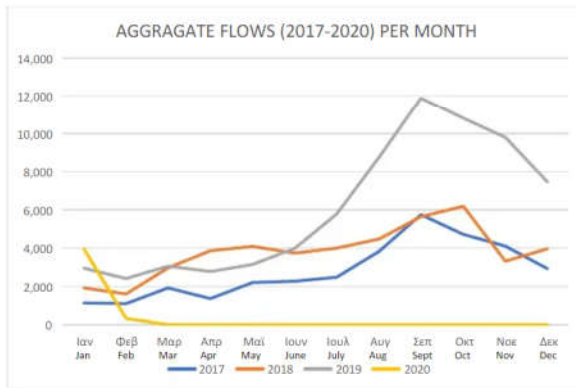

MONTHLY UPDATE: JANUARY 2020

I. Arrival Flows

For 2019 there was a total of 72,790 arrivals, compared to 45,828 in 2018 and 33,787 in 2017. The distribution in the months of arrivals for the three years can be seen in the following chart:

From the 1st to the 31st of January 2020 there was a total of 3,979 new arrivals, analyzed in the following table:

Arrival Locations	Number of locations
RIC KOS	256
RIC LESBOS	1,915
RIC SAMOS	570
RIC CHIOS	165
RIC LEROS	212
RIC FYLAKIO	861
TOTAL ARRIVALS FROM 1 TO 30 JANUARY	3,979