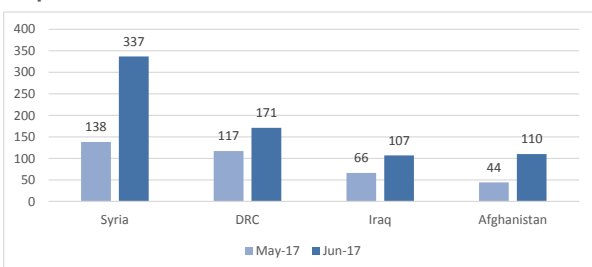

Total arrivals in Lesvos (Jan - 18 Jul 2017): **3,394**

Total arrivals in Lesvos during Jul 2017: **651**

Average daily arrivals during Jul 2017: **36**

% of arrivals in Lesvos compared to total (2017): **33%**

Estimated residual population staying on sites on the island: **4,310**

Estimated departures to Mainland: **1**

Total arrivals in Lesvos during 2016: **91,506**

Estimated # of arrivals during the last seven days

(Based on arrivals figures as provided by authorities)

12/07/2017	▼	38
13/07/2017	▼	24
14/07/2017	▲	95
15/07/2017	▼	0
16/07/2017	▶	0
17/07/2017	▲	94
18/07/2017	▼	0

Arrivals per month

Top nationalities of arrivals in Lesvos