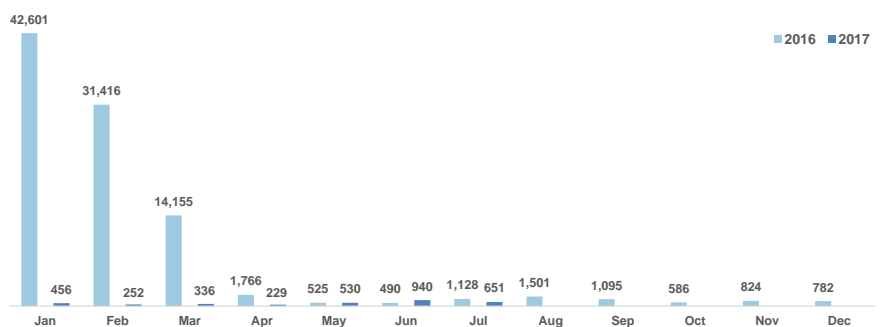

Total arrivals in Lesvos (Jan - 18 Jul 2017): **3,394**

Total arrivals in Lesvos during Jul 2017: **651**

Average daily arrivals during Jul 2017: **36**

% of arrivals in Lesvos compared to total (2017): **33%**

Estimated residual population staying on sites on the island: **4,310**

Estimated departures to Mainland: **1**

Total arrivals in Lesvos during 2016: **91,506**

Estimated # of arrivals during the last seven days

(Based on arrivals figures as provided by authorities)

12/07/2017	▼	38
13/07/2017	▼	24
14/07/2017	▲	95
15/07/2017	▼	0
16/07/2017	▶	0
17/07/2017	▲	94
18/07/2017	▼	0

Arrivals per month

Top nationalities of arrivals in Lesvos