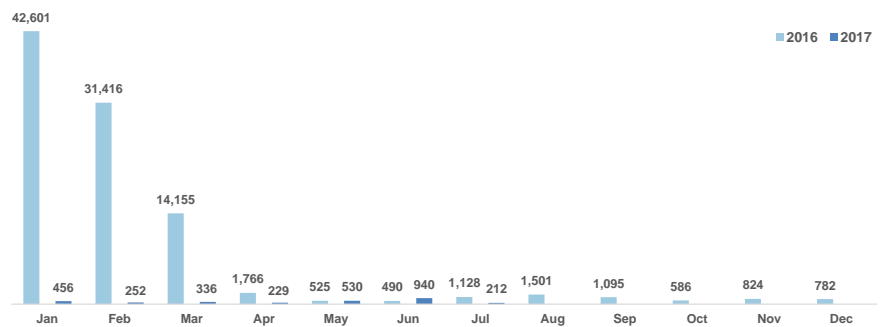

Total arrivals in Lesvos (Jan - 04 Jul 2017): **2,955**

Total arrivals in Lesvos during Jul 2017: **212**

Average daily arrivals during Jul 2017: **53**

% of arrivals in Lesvos compared to total (2017): **31%**

Estimated residual population staying on sites on the island: **4,057**

Estimated departures to Mainland: **43**

Total arrivals in Lesvos during 2016: **91,506**

Estimated # of arrivals during the last seven days

(Based on arrivals figures as provided by authorities)

28/06/2017	▼	0
29/06/2017	▶	0
30/06/2017	▶	0
1/07/2017	▲	44
2/07/2017	▲	102
3/07/2017	▼	0
4/07/2017	▲	66

Arrivals per month

Top nationalities of arrivals in Lesvos