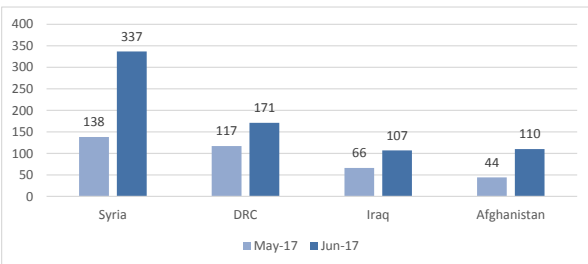

Total arrivals in Lesvos (Jan - 04 Jul 2017): **2,955**

Total arrivals in Lesvos during Jul 2017: **212**

Average daily arrivals during Jul 2017: **53**

% of arrivals in Lesvos compared to total (2017): **31%**

Estimated residual population staying on sites on the island: **4,057**

Estimated departures to Mainland: **43**

Total arrivals in Lesvos during 2016: **91,506**

Estimated # of arrivals during the last seven days

(Based on arrivals figures as provided by authorities)

28/06/2017	▼	0
29/06/2017	▶	0
30/06/2017	▶	0
1/07/2017	▲	44
2/07/2017	▲	102
3/07/2017	▼	0
4/07/2017	▲	66

Arrivals per month

Top nationalities of arrivals in Lesvos