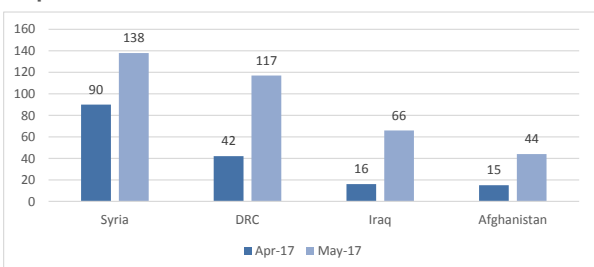

Total arrivals in Lesvos (Jan - 13 Jun 2017): **2,160**

Total arrivals in Lesvos during Jun 2017: **357**

Average daily arrivals during Jun 2017: **27**

% of arrivals in Lesvos compared to total (2017): **29%**

Estimated residual population staying on sites on the island: **3,395**

Estimated departures to Mainland: **9**

Total arrivals in Lesvos during 2016: **91,506**

Estimated # of arrivals during the last seven days

(Based on arrivals figures as provided by authorities)

7/06/2017	▲	57
8/06/2017	▼	0
9/06/2017	▲	42
10/06/2017	▲	69
11/06/2017	▼	0
12/06/2017	▲	11
13/06/2017	▲	103

Arrivals per month

Top nationalities of arrivals in Lesvos