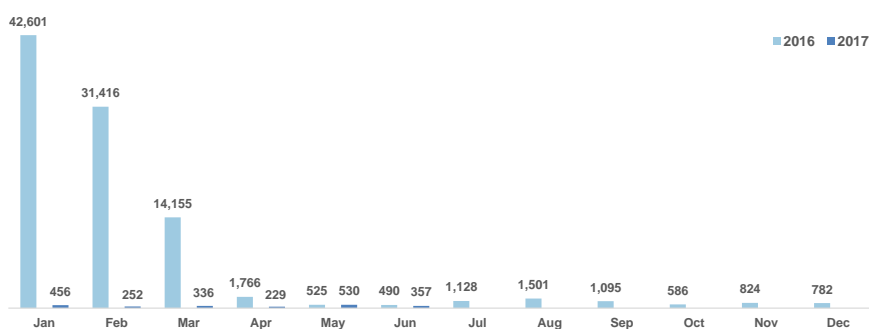

Total arrivals in Lesvos (Jan - 13 Jun 2017): **2,160**

Total arrivals in Lesvos during Jun 2017: **357**

Average daily arrivals during Jun 2017: **27**

% of arrivals in Lesvos compared to total (2017): **29%**

Estimated residual population staying on sites on the island: **3,395**

Estimated departures to Mainland: **9**

Total arrivals in Lesvos during 2016: **91,506**

Estimated # of arrivals during the last seven days

(Based on arrivals figures as provided by authorities)

7/06/2017	▲	57
8/06/2017	▼	0
9/06/2017	▲	42
10/06/2017	▲	69
11/06/2017	▼	0
12/06/2017	▲	11
13/06/2017	▲	103

Arrivals per month

Top nationalities of arrivals in Lesvos