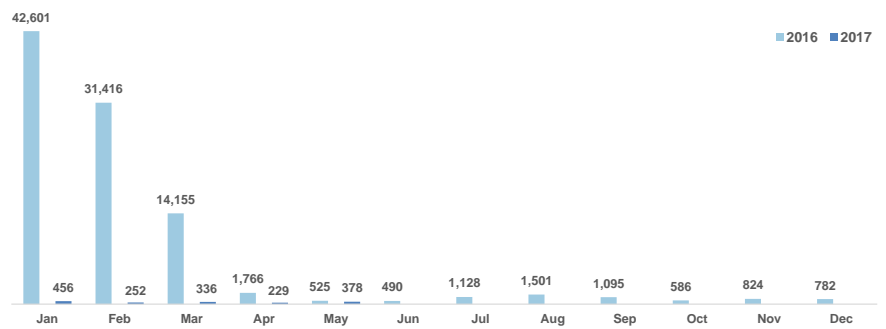

**Total arrivals in Lesvos (Jan - 22 May 2017):** **1,651**

**Total arrivals in Lesvos during May 2017:** **378**

**Average daily arrivals during May 2017:** **17**

**% of arrivals in Lesvos compared to total (2017):** **27%**

**Estimated residual population staying on sites on the island:** **3,120**

**Estimated departures to Mainland:** **61**

**Total arrivals during in Lesvos during 2016:** **91,506**

**Estimated # of arrivals during the last seven days**

(Based on arrivals figures as provided by authorities)

- 16/05/2017 ▲ 1
- 17/05/2017 ▲ 18
- 18/05/2017 ▼ 0
- 19/05/2017 ▶ 0
- 20/05/2017 ▶ 0
- 21/05/2017 ▶ 0
- 22/05/2017 ▶ 0

**Arrivals per month**

**Top nationalities of arrivals in Lesvos**