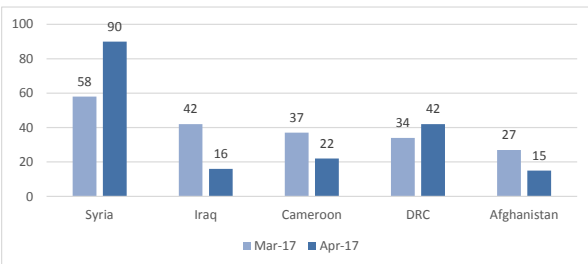

**Total arrivals in Lesvos (Jan - 22 May 2017):** **1,651**

**Total arrivals in Lesvos during May 2017:** **378**

**Average daily arrivals during May 2017:** **17**

**% of arrivals in Lesvos compared to total (2017):** **27%**

**Estimated residual population staying on sites on the island:** **3,120**

**Estimated departures to Mainland:** **61**

**Total arrivals during in Lesvos during 2016:** **91,506**

**Estimated # of arrivals during the last seven days**

(Based on arrivals figures as provided by authorities)

- 16/05/2017 ▲ 1
- 17/05/2017 ▲ 18
- 18/05/2017 ▼ 0
- 19/05/2017 ▶ 0
- 20/05/2017 ▶ 0
- 21/05/2017 ▶ 0
- 22/05/2017 ▶ 0

**Arrivals per month**

**Top nationalities of arrivals in Lesvos**