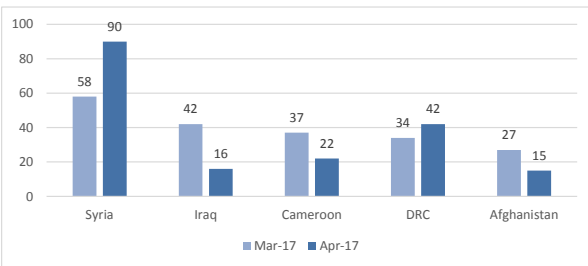

Total arrivals in Lesvos (Jan - 08 May 2017): **1,432**

Total arrivals in Lesvos during May 2017: **159**

Average daily arrivals during May 2017: **20**

% of arrivals in Lesvos compared to total (2017): **26%**

Estimated residual population staying on sites on the island: **3,018**

Estimated departures to Mainland: **11**

Total arrivals during in Lesvos during 2016: **91,506**

Estimated # of arrivals during the last seven days

(Based on arrivals figures as provided by authorities)

2/05/2017	▶	0
3/05/2017	▲	90
4/05/2017	▼	0
5/05/2017	▲	54
6/05/2017	▼	15
7/05/2017	▼	0
8/05/2017	▶	0

Arrivals per month

Top nationalities of arrivals in Lesvos