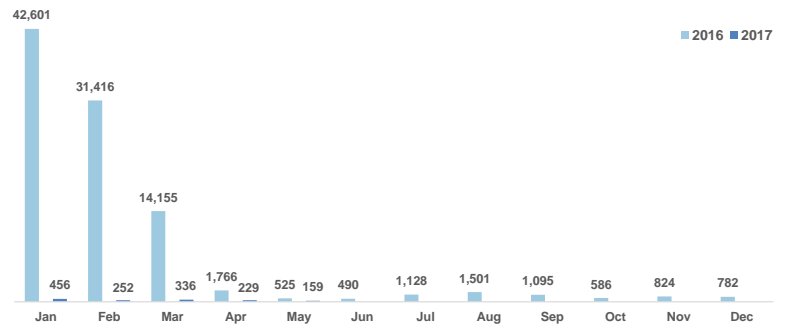

Total arrivals in Lesvos (Jan - 08 May 2017): **1,432**

Total arrivals in Lesvos during May 2017: **159**

Average daily arrivals during May 2017: **20**

% of arrivals in Lesvos compared to total (2017): **26%**

Estimated residual population staying on sites on the island: **3,018**

Estimated departures to Mainland: **11**

Total arrivals during in Lesvos during 2016: **91,506**

Estimated # of arrivals during the last seven days

(Based on arrivals figures as provided by authorities)

2/05/2017	▶	0
3/05/2017	▲	90
4/05/2017	▼	0
5/05/2017	▲	54
6/05/2017	▼	15
7/05/2017	▼	0
8/05/2017	▶	0

Arrivals per month

Top nationalities of arrivals in Lesvos