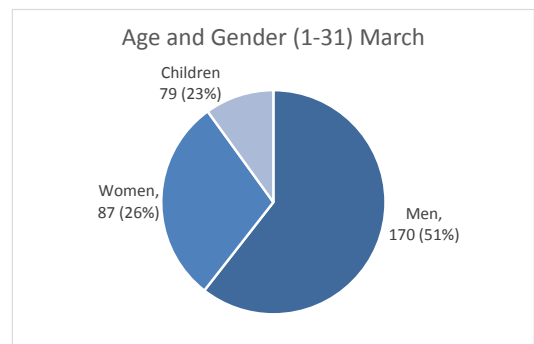

Total arrivals in Lesvos (Jan - 18 Apr 2017):	1,271
Total arrivals in Lesvos during Apr 2017:	227
Average daily arrivals during Apr 2017:	13
% of arrivals in Lesvos compared to total (2017):	27%
Estimated residual population staying on sites on the island:	3,167
Estimated departures to Mainland:	12
Total arrivals during in Lesvos during 2016:	91,506

Estimated # of arrivals during the last seven days

(Based on arrivals figures as provided by authorities)

12/04/2017	▲	46
13/04/2017	▼	0
14/04/2017	▶	0
15/04/2017	▲	12
16/04/2017	▲	62
17/04/2017	▼	0
18/04/2017	▶	0

Arrivals per month

Top nationalities of arrivals in Lesvos

Source: Hellenic Police. Partial Data

Source: Hellenic Police 1-31 March Partial Data

Estimated daily arrivals and weekly average

Daily estimates are based on arrivals or registration figures from the most reliable information available provided by the authorities. Daily estimates cannot be considered final and might change based on consolidated figures provided by authorities on a regular basis.