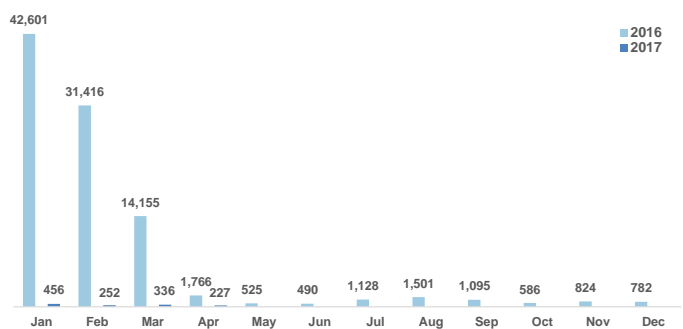

Arrivals per month