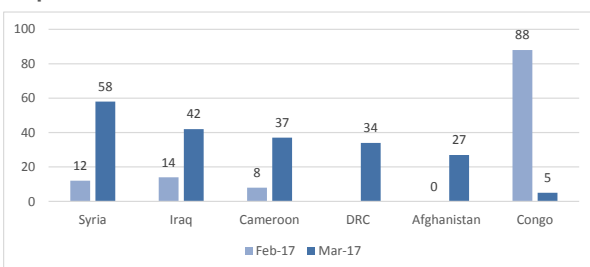

Top nationalities of arrivals in Lesvos

Source: Hellenic Police. Partial Data