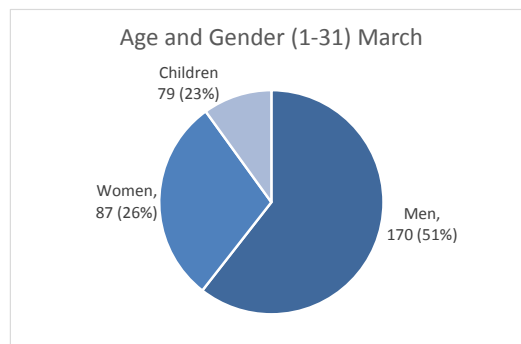

Total arrivals in Lesvos (Jan - 03 Apr 2017):	1,151
Total arrivals in Lesvos during Apr 2017:	107
Average daily arrivals during Apr 2017:	36
% of arrivals in Lesvos compared to total (2017):	28%
Estimated residual population staying on sites on the island:	3,377
Estimated departures to Mainland:	14
Total arrivals during in Lesvos during 2016:	91,506

Estimated # of arrivals during the last seven days

(Based on arrivals figures as provided by authorities)

29-03-2017	▶	0
30-03-2017	▲	46
31-03-2017	▼	0
1-04-2017	▶	0
2-04-2017	▶	0
3-04-2017	▶	0
4-04-2017	▲	27

Arrivals per month

Top nationalities of arrivals in Lesvos

Source: Hellenic Police. Partial Data

Source: Hellenic Police 1-31 March Partial Data

Estimated daily arrivals and weekly average

Daily estimates are based on arrivals or registration figures from the most reliable information available provided by the authorities. Daily estimates cannot be considered final and might change based on consolidated figures provided by authorities on a regular basis.