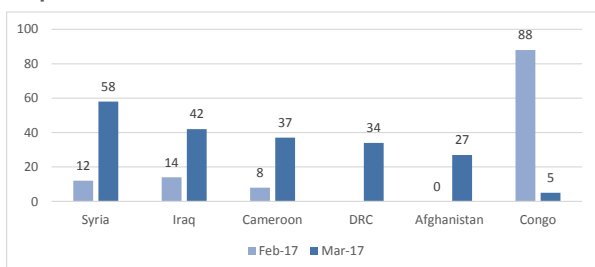

Top nationalities of arrivals in Lesvos

Source: Hellenic Police. Partial Data