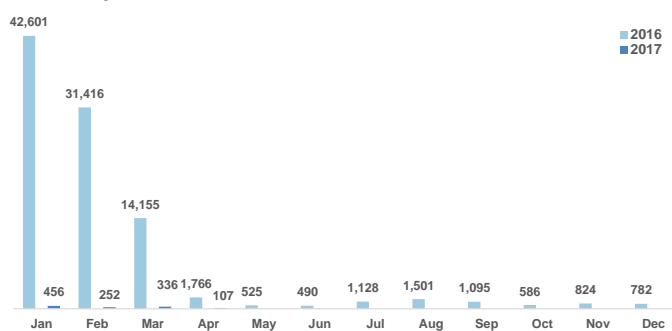

Arrivals per month