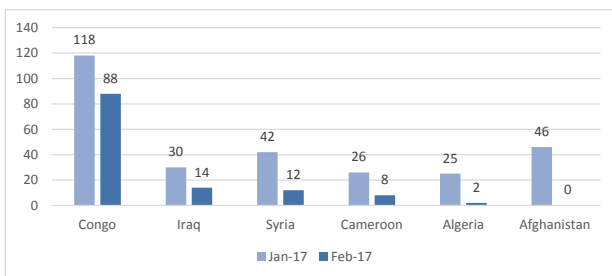

Total arrivals in Lesvos (Jan - 21 Mar 2017):	964
Total arrivals in Lesvos during Mar 2017:	256
Average daily arrivals during Mar 2017:	12
% of arrivals in Lesvos compared to total (2017):	29%
Estimated residual population staying on sites on the island:	3,383
Estimated departures to Mainland:	57
Total arrivals during in Lesvos during 2016:	91,506

Estimated # of arrivals during the last seven days

(Based on arrivals figures as provided by authorities)

15-03-2017	▶	0
16-03-2017	▶	0
17-03-2017	▲	52
18-03-2017	▼	48
19-03-2017	▲	56
20-03-2017	▼	39
21-03-2017	▼	0

Arrivals per month

Top nationalities of arrivals in Lesvos

Source: Hellenic Police. Partial Data

Age and Gender (1-28) February

Source: Hellenic Police 1-28 February Partial Data

Estimated daily arrivals and weekly average