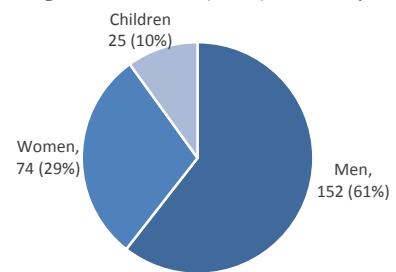

Arrivals per month

Top nationalities of arrivals in Lesvos

Source: Hellenic Police. Partial Data

Age and Gender (1-28) February

Source: Hellenic Police 1-28 February Partial Data

Estimated daily arrivals and weekly average