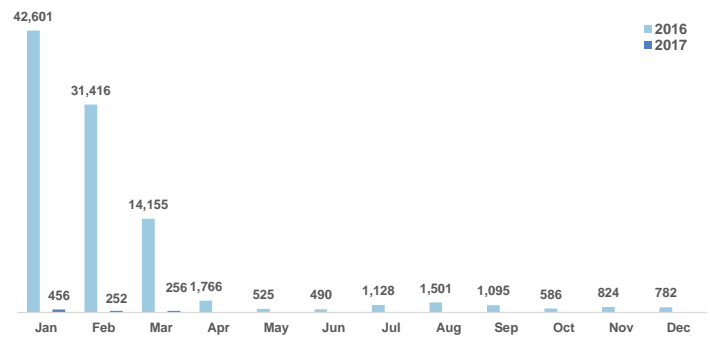

Arrivals per month