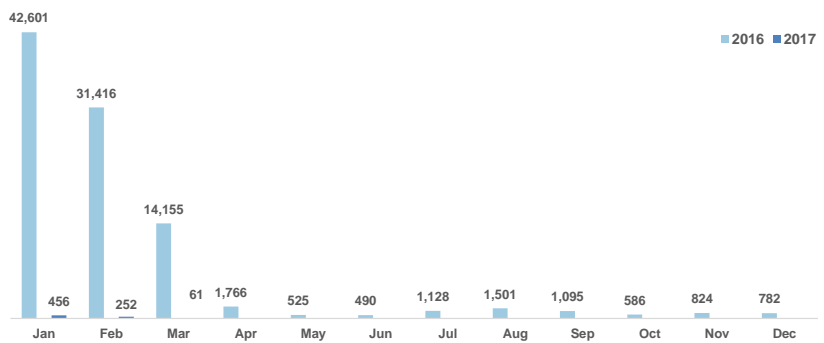

Estimated # of departures during the last seven days
(Based on departure figures as provided by authorities, arrows indicating higher or lower number based on the day before)

7-03-2017	▲	36
8-03-2017	▼	32
9-03-2017	▲	55
10-03-2017	▼	51
11-03-2017	▼	0
12-03-2017	▶	0
13-03-2017	▲	26

Arrivals per month