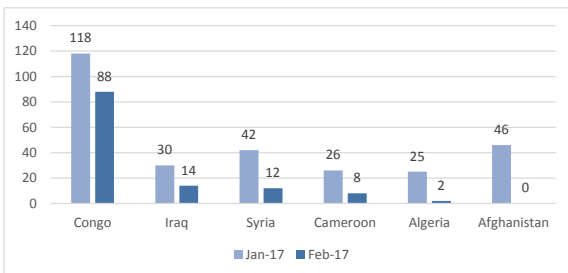

Top nationalities of arrivals in Lesvos