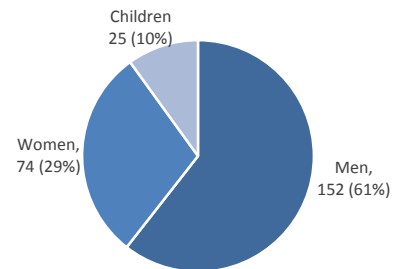

Arrivals per month

Top nationalities of arrivals in Lesvos

Source: Hellenic Police. Partial Data

Age and Gender (1-28) February

Source: Hellenic Police 1-28 February Partial Data

Estimated daily arrivals and weekly average