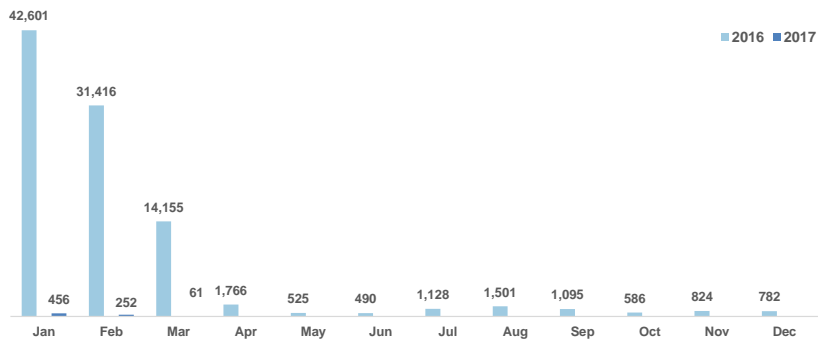

Estimated # of departures during the last seven days
(Based on departure figures as provided by authorities, arrows indicating higher or lower number based on the day before)

1-03-2017	▲	35
2-03-2017	▼	22
3-03-2017	▼	13
4-03-2017	▼	0
5-03-2017	▲	31
6-03-2017	▼	25
7-03-2017	▲	36

Arrivals per month