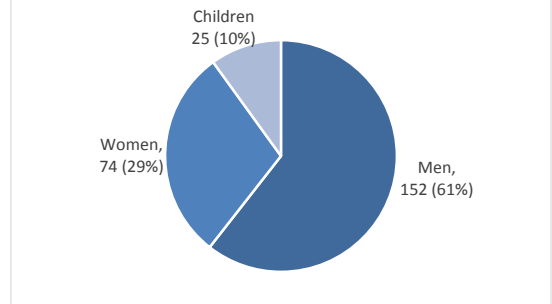

Arrivals per month

Top nationalities of arrivals in Lesvos

Source: Hellenic Police. Partial Data

Age and Gender (1-28) February

Source: Hellenic Police 1-28 February Partial Data

Estimated daily arrivals and weekly average