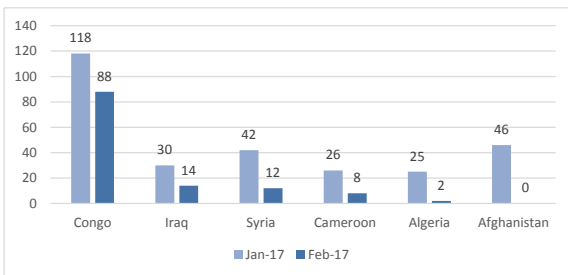

Top nationalities of arrivals in Lesvos