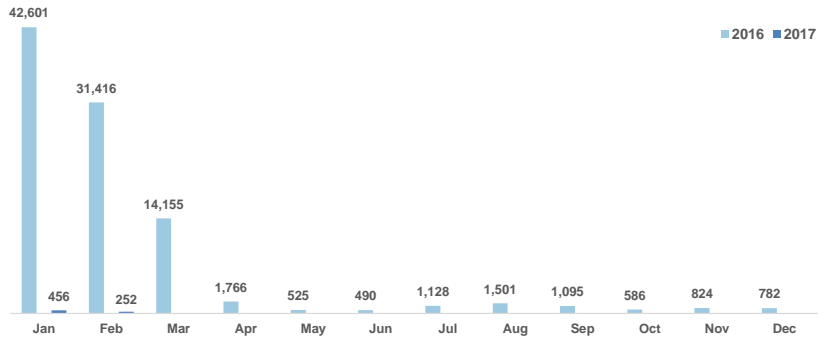

Estimated # of departures during the last seven days
(Based on departure figures as provided by authorities, arrows indicating higher or lower number based on the day before)

22-02-2017	▲	22
23-02-2017	▲	62
24-02-2017	▼	14
25-02-2017	▼	1
26-02-2017	▶	1
27-02-2017	▲	2
28-02-2017	▲	46

Arrivals per month