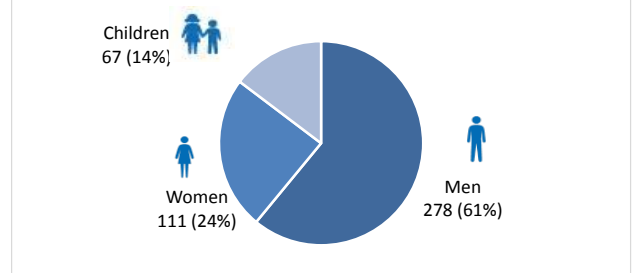

Estimated # of departures during the last seven days
(Based on departure figures as provided by authorities, arrows indicating higher or lower number based on the day before)

22-02-2017	▲	22
23-02-2017	▲	62
24-02-2017	▼	14
25-02-2017	▼	1
26-02-2017	▶	1
27-02-2017	▲	2
28-02-2017	▲	46

Arrivals per month

Top nationalities of arrivals in Lesvos

Source: Hellenic Police. Partial Data

Age and Gender (1-31) January

Source: Hellenic Police 1-31 January Partial Data

Estimated daily arrivals and weekly average