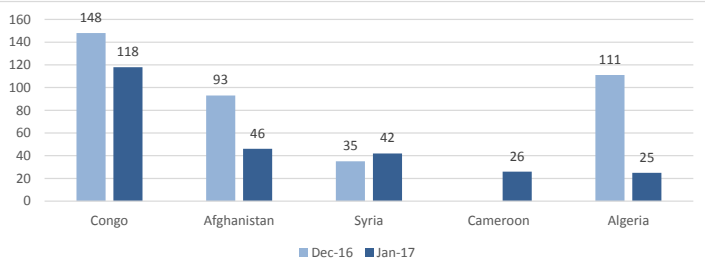

Top nationalities of arrivals in Lesvos