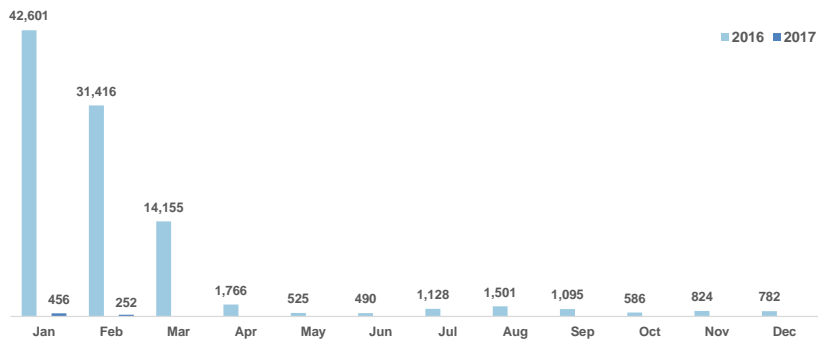

Estimated # of arrivals during the last seven days
(Based on arrivals or registration figures as provided by authorities, arrows indicating higher or lower number based on the day before)

14-02-2017	▶	0
15-02-2017	▲	57
16-02-2017	▼	0
17-02-2017	▲	36
18-02-2017	▼	0
19-02-2017	▶	0
20-02-2017	▶	0

Arrivals per month