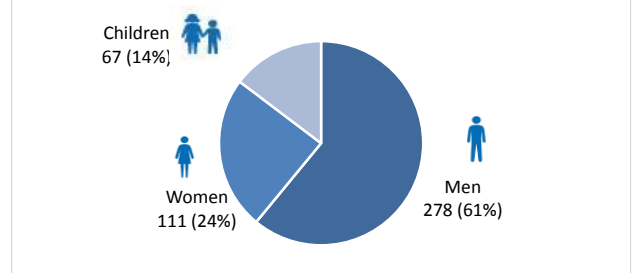

Arrivals per month

Top nationalities of arrivals in Lesvos

Source: Hellenic Police. Partial Data

Age and Gender (1-31) January

Source: Hellenic Police 1-31 January Partial Data

Estimated daily arrivals and weekly average