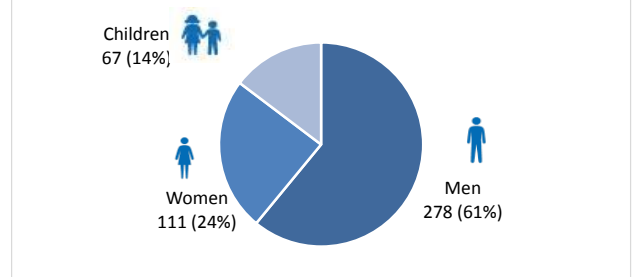

Arrivals per month

Top nationalities of arrivals in Lesvos

Source: Hellenic Police. Partial Data

Age and Gender (1-31) January

Source: Hellenic Police 1-31 January Partial Data

Estimated daily arrivals and weekly average