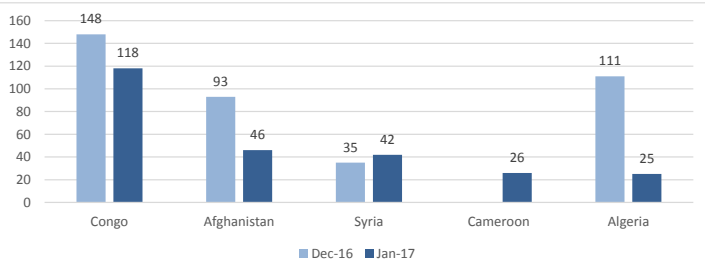

Top nationalities of arrivals in Lesvos