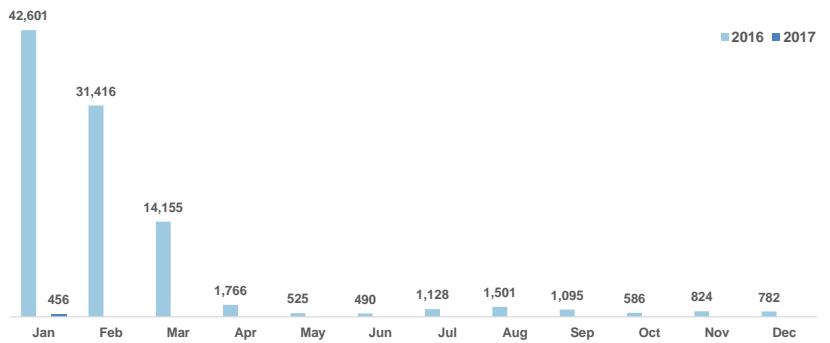

Arrivals per month