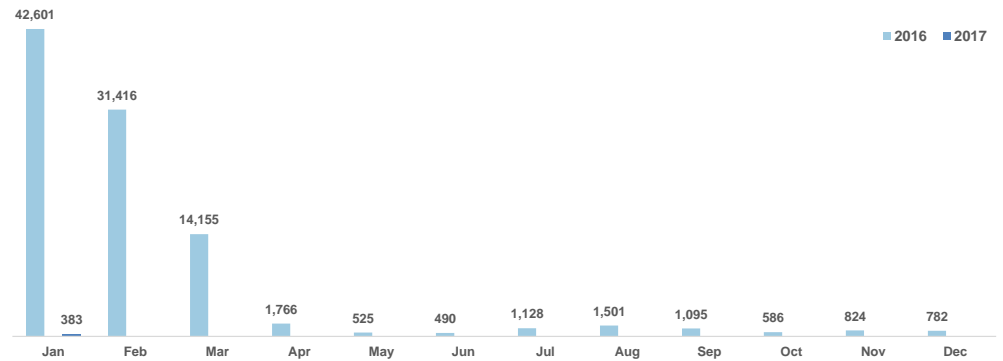

Total arrivals in Lesvos (Jan - 24 Jan 2017): **383**

Total arrivals in Lesvos during Jan 2017: **383**

Average daily arrivals during Jan 2017: **16**

Total arrivals during Dec 2016: **782**

% of arrivals in Lesvos compared to total (2017): **40%**

Estimated residual population staying on sites on the island: **5,052**

Estimated departures to Mainland: **49**

Greece
Key Locations on Lesvos
as of 03 Sept 2016

Estimated # of arrivals during the last seven days
(Based on arrivals or registration figures as provided by authorities, arrows indicating higher or lower number based on the day before)

18/01/2017	▲	20
19/01/2017	▼	0
20/01/2017	▶	0
21/01/2017	▶	0
22/01/2017	▲	22
23/01/2017	▲	56
24/01/2017	▼	5

Arrivals per month

Top nationalities of arrivals in Lesvos

Source: Hellenic Police. Partial Data