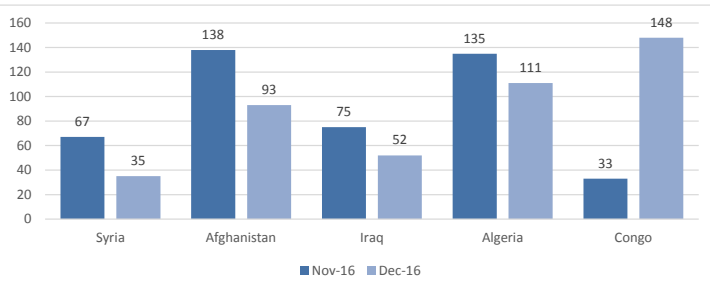

Total arrivals in Lesvos (Jan - 24 Jan 2017): **383**

Total arrivals in Lesvos during Jan 2017: **383**

Average daily arrivals during Jan 2017: **16**

Total arrivals during Dec 2016: **782**

% of arrivals in Lesvos compared to total (2017): **40%**

Estimated residual population staying on sites on the island: **5,052**

Estimated departures to Mainland: **49**

Greece
Key Locations on Lesvos
as of 03 Sept 2016

Estimated # of arrivals during the last seven days
(Based on arrivals or registration figures as provided by authorities, arrows indicating higher or lower number based on the day before)

18/01/2017	▲	20
19/01/2017	▼	0
20/01/2017	▶	0
21/01/2017	▶	0
22/01/2017	▲	22
23/01/2017	▲	56
24/01/2017	▼	5

Arrivals per month

Top nationalities of arrivals in Lesvos

Source: Hellenic Police. Partial Data