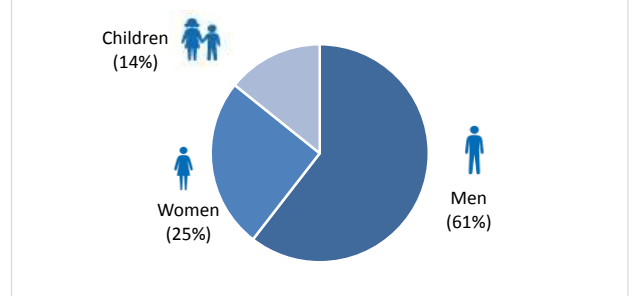

18/01/2017	▲	20
19/01/2017	▼	0
20/01/2017	▶	0
21/01/2017	▶	0
22/01/2017	▲	22
23/01/2017	▲	56
24/01/2017	▼	5

Arrivals per month

Top nationalities of arrivals in Lesvos

Source: Hellenic Police. Partial Data

Age and Gender (1-22) January

Source: Hellenic Police 1-22 January Partial Data

Estimated daily arrivals and weekly average

Daily estimates are based on arrivals or registration figures from the most reliable information available provided by the authorities. Daily estimates cannot be considered final and might change based on consolidated figures provided by authorities on a regular basis.