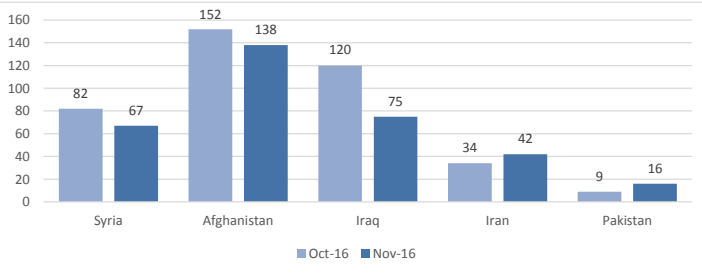

**Total arrivals in Lesvos (Jan - 02 Jan 2017):** 0

**Total arrivals in Lesvos during Jan 2017:** 0

**Average daily arrivals during Jan 2017:** 0

**Average daily arrivals during Dec 2016:** 25

**% of arrivals in Lesvos compared to total (2016):** 56%

**Estimated residual population staying on sites on the island:** 5,542

**Estimated departures to Mainland:** 19

**Estimated # of arrivals during the last seven days**  
(Based on arrivals or registration figures as provided by authorities, arrows indicating higher or lower number based on the day before)

**Arrivals per month**

27/12/2016	▲	88
28/12/2016	▼	0
29/12/2016	▶	0
30/12/2016	▶	0
31/12/2016	▶	0
1/01/2017	▶	0
2/01/2017	▶	0

**Top nationalities of arrivals in Lesvos**

Source: Hellenic Police. Partial Data