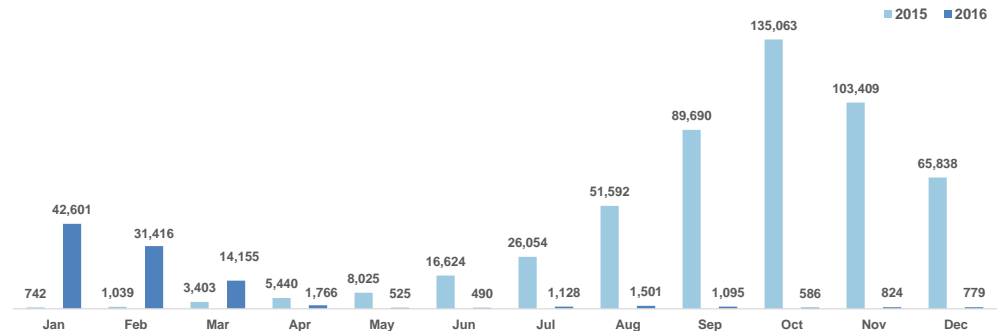

**Total arrivals in Lesvos (Jan - 02 Jan 2017):** 0

**Total arrivals in Lesvos during Jan 2017:** 0

**Average daily arrivals during Jan 2017:** 0

**Average daily arrivals during Dec 2016:** 25

**% of arrivals in Lesvos compared to total (2016):** 56%

**Estimated residual population staying on sites on the island:** 5,542

**Estimated departures to Mainland:** 19

**Estimated # of arrivals during the last seven days**  
(Based on arrivals or registration figures as provided by authorities, arrows indicating higher or lower number based on the day before)

**Arrivals per month**

27/12/2016	▲	88
28/12/2016	▼	0
29/12/2016	▶	0
30/12/2016	▶	0
31/12/2016	▶	0
1/01/2017	▶	0
2/01/2017	▶	0

**Top nationalities of arrivals in Lesvos**

Source: Hellenic Police. Partial Data